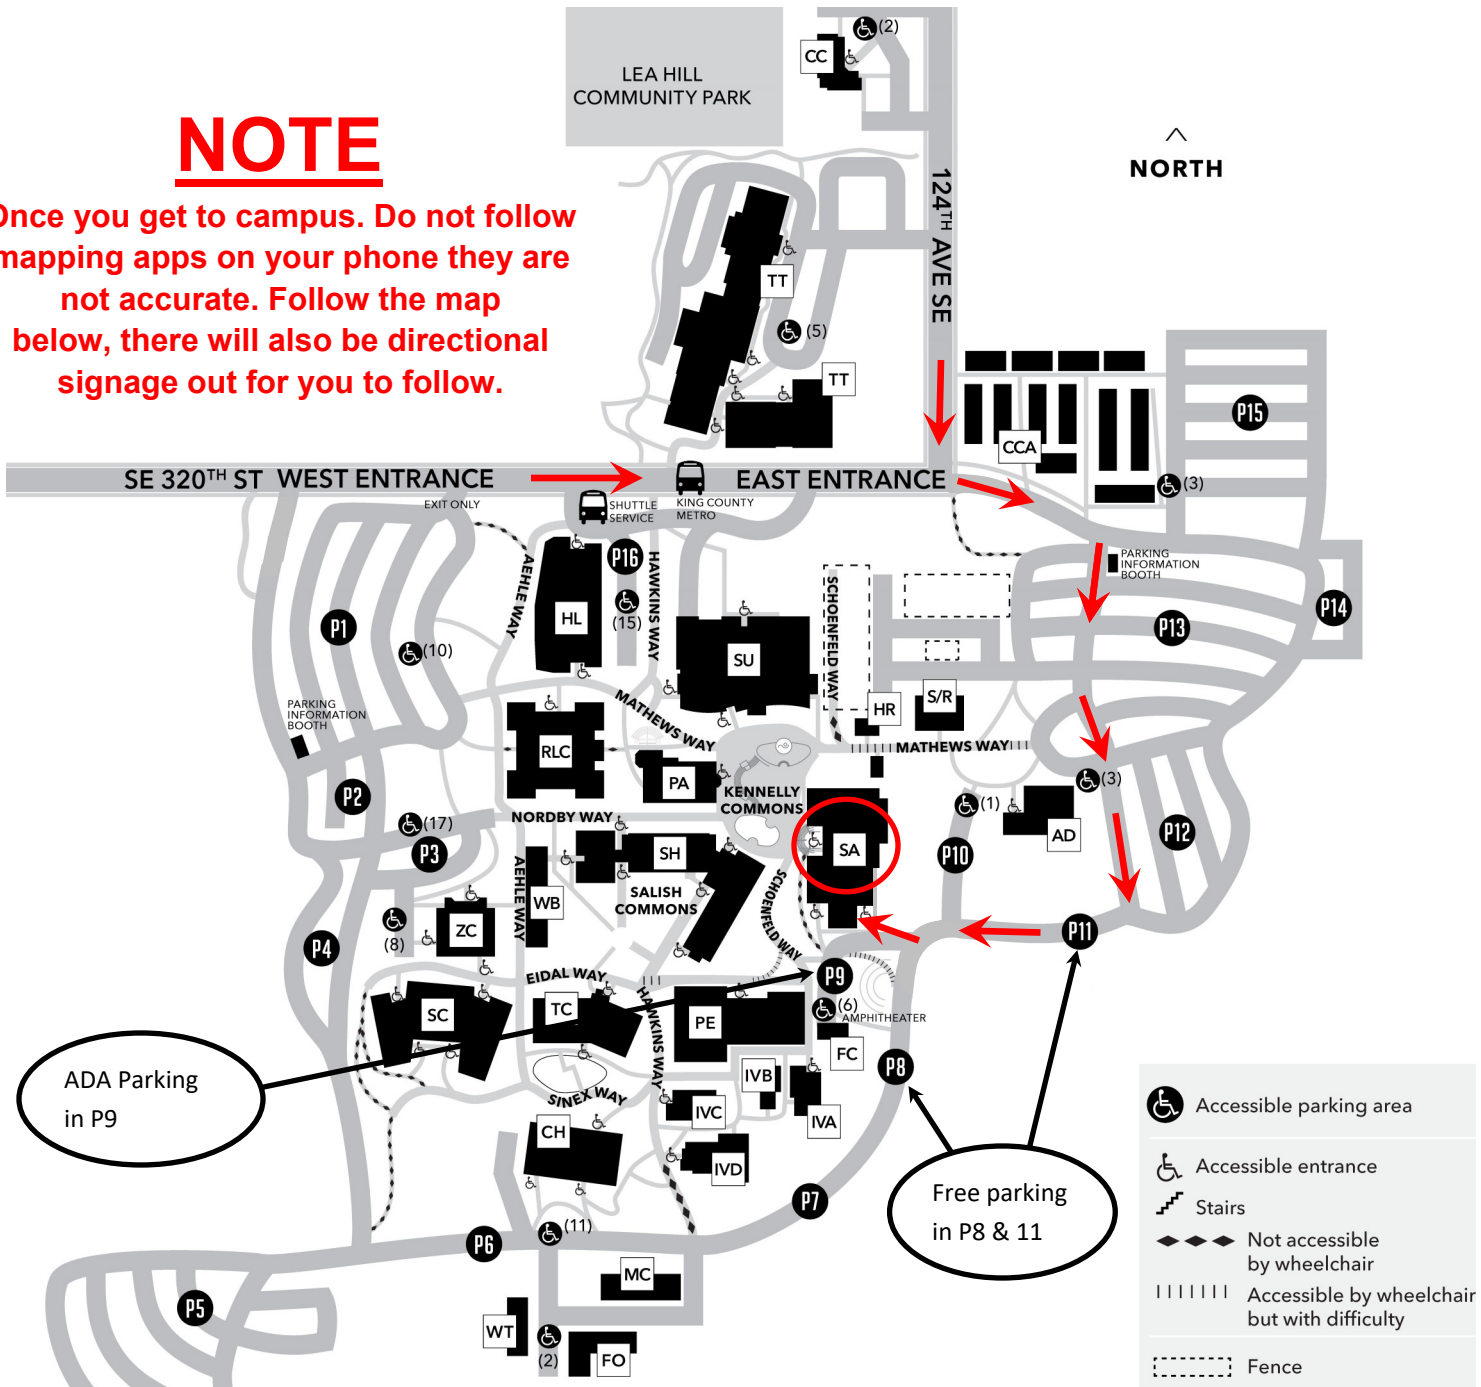

BRAVO Performing Arts Series Shows are held in the Cascade Hall in the Student Affairs Building (SA)

Campus Map to: Student Affairs Building

NOTE

Once you get to campus. Do not follow mapping apps on your phone they are not accurate. Follow the map below, there will also be directional signage out for you to follow.

BRAVO Performing Arts Series Shows are held in the Cascade Hall in the Student Affairs Building (SA)

**Please park in parking lots P8 or 11.
If you need assistance call 253-288-3350**